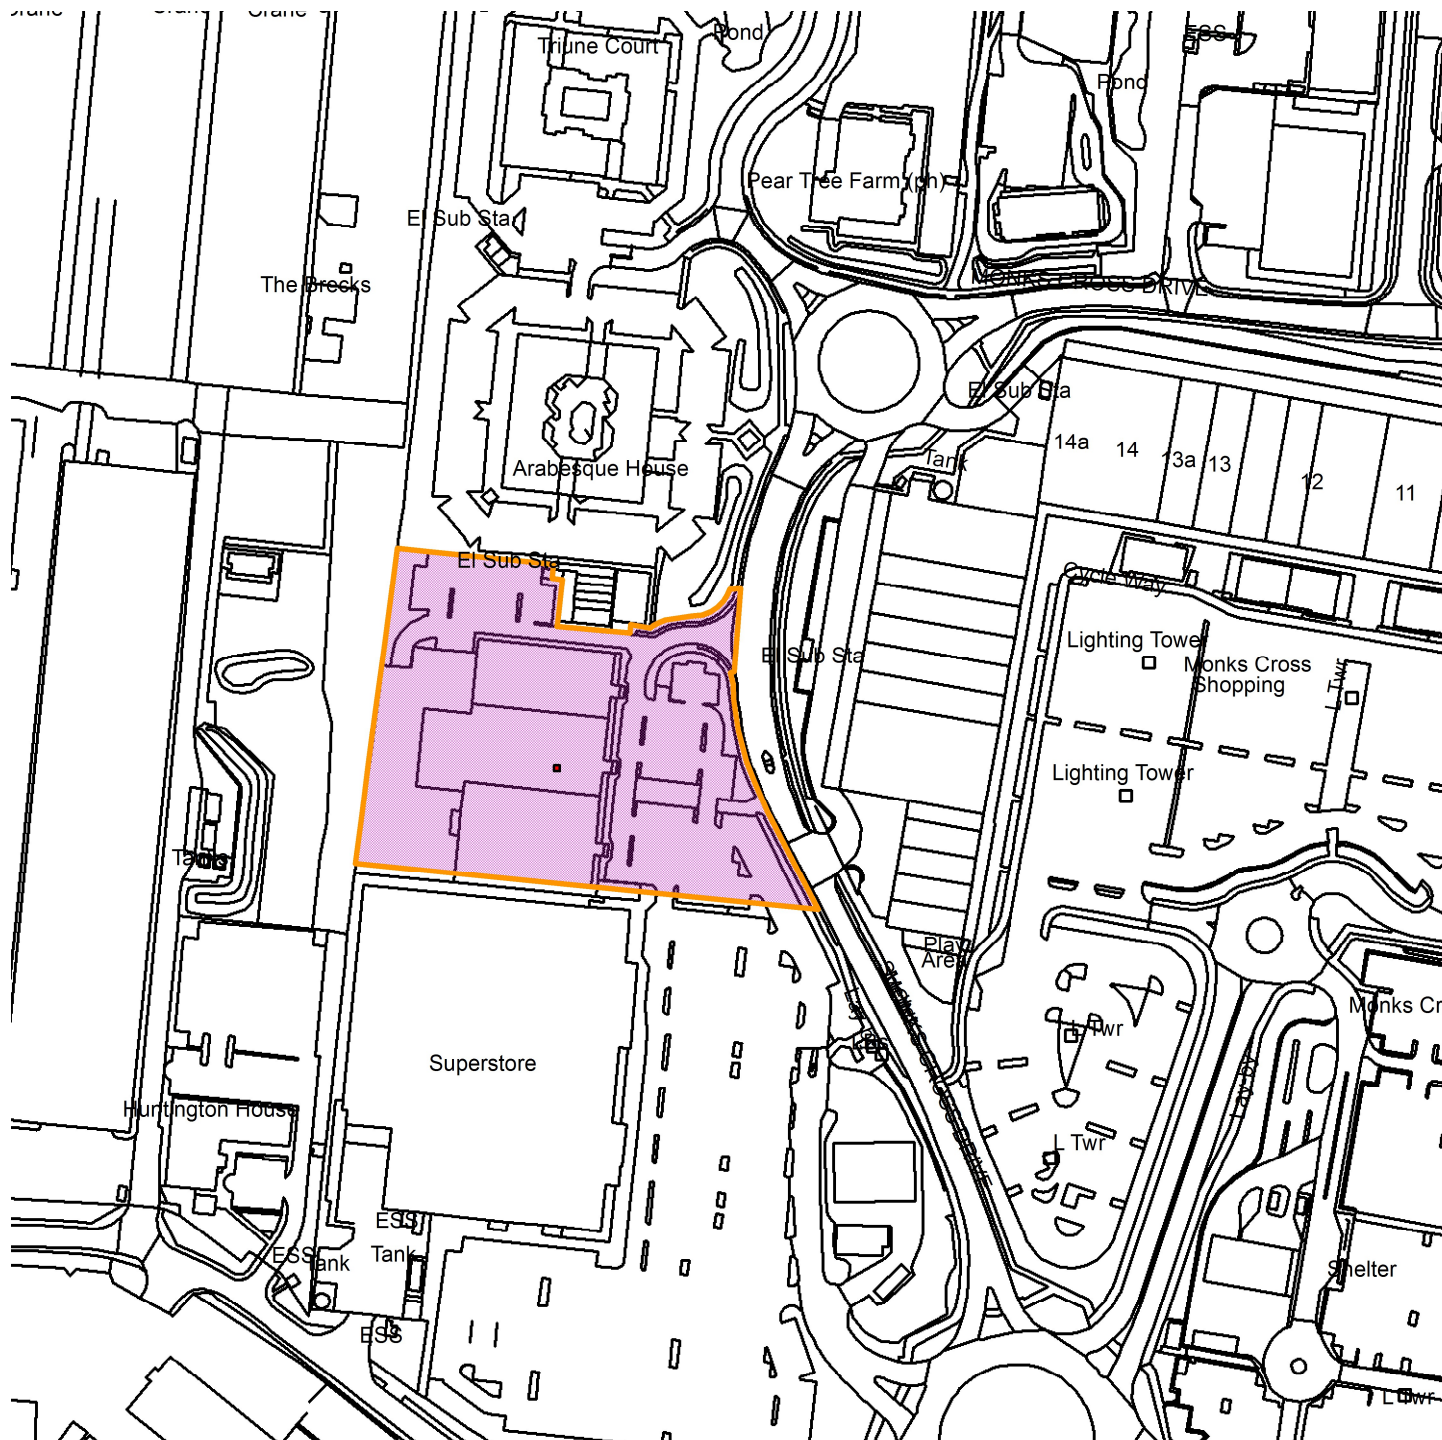

# Unit 2, Monks Cross Drive YO32 9GX

22/01135/FULM

GIS by ESRI (UK)

Scale : 1:2527

Reproduced from the Ordnance Survey map with the permission of the Controller of Her Majesty's Stationery Office © Crown Copyright 2000.

Unauthorised reproduction infringes Crown Copyright and may lead to prosecution or civil proceedings.

<b>Organisation</b>	City of York Council
<b>Department</b>	Directorate of Place
<b>Comments</b>	Site Location Plan
<b>Date</b>	03 January 2023
<b>SLA Number</b>	Not Set